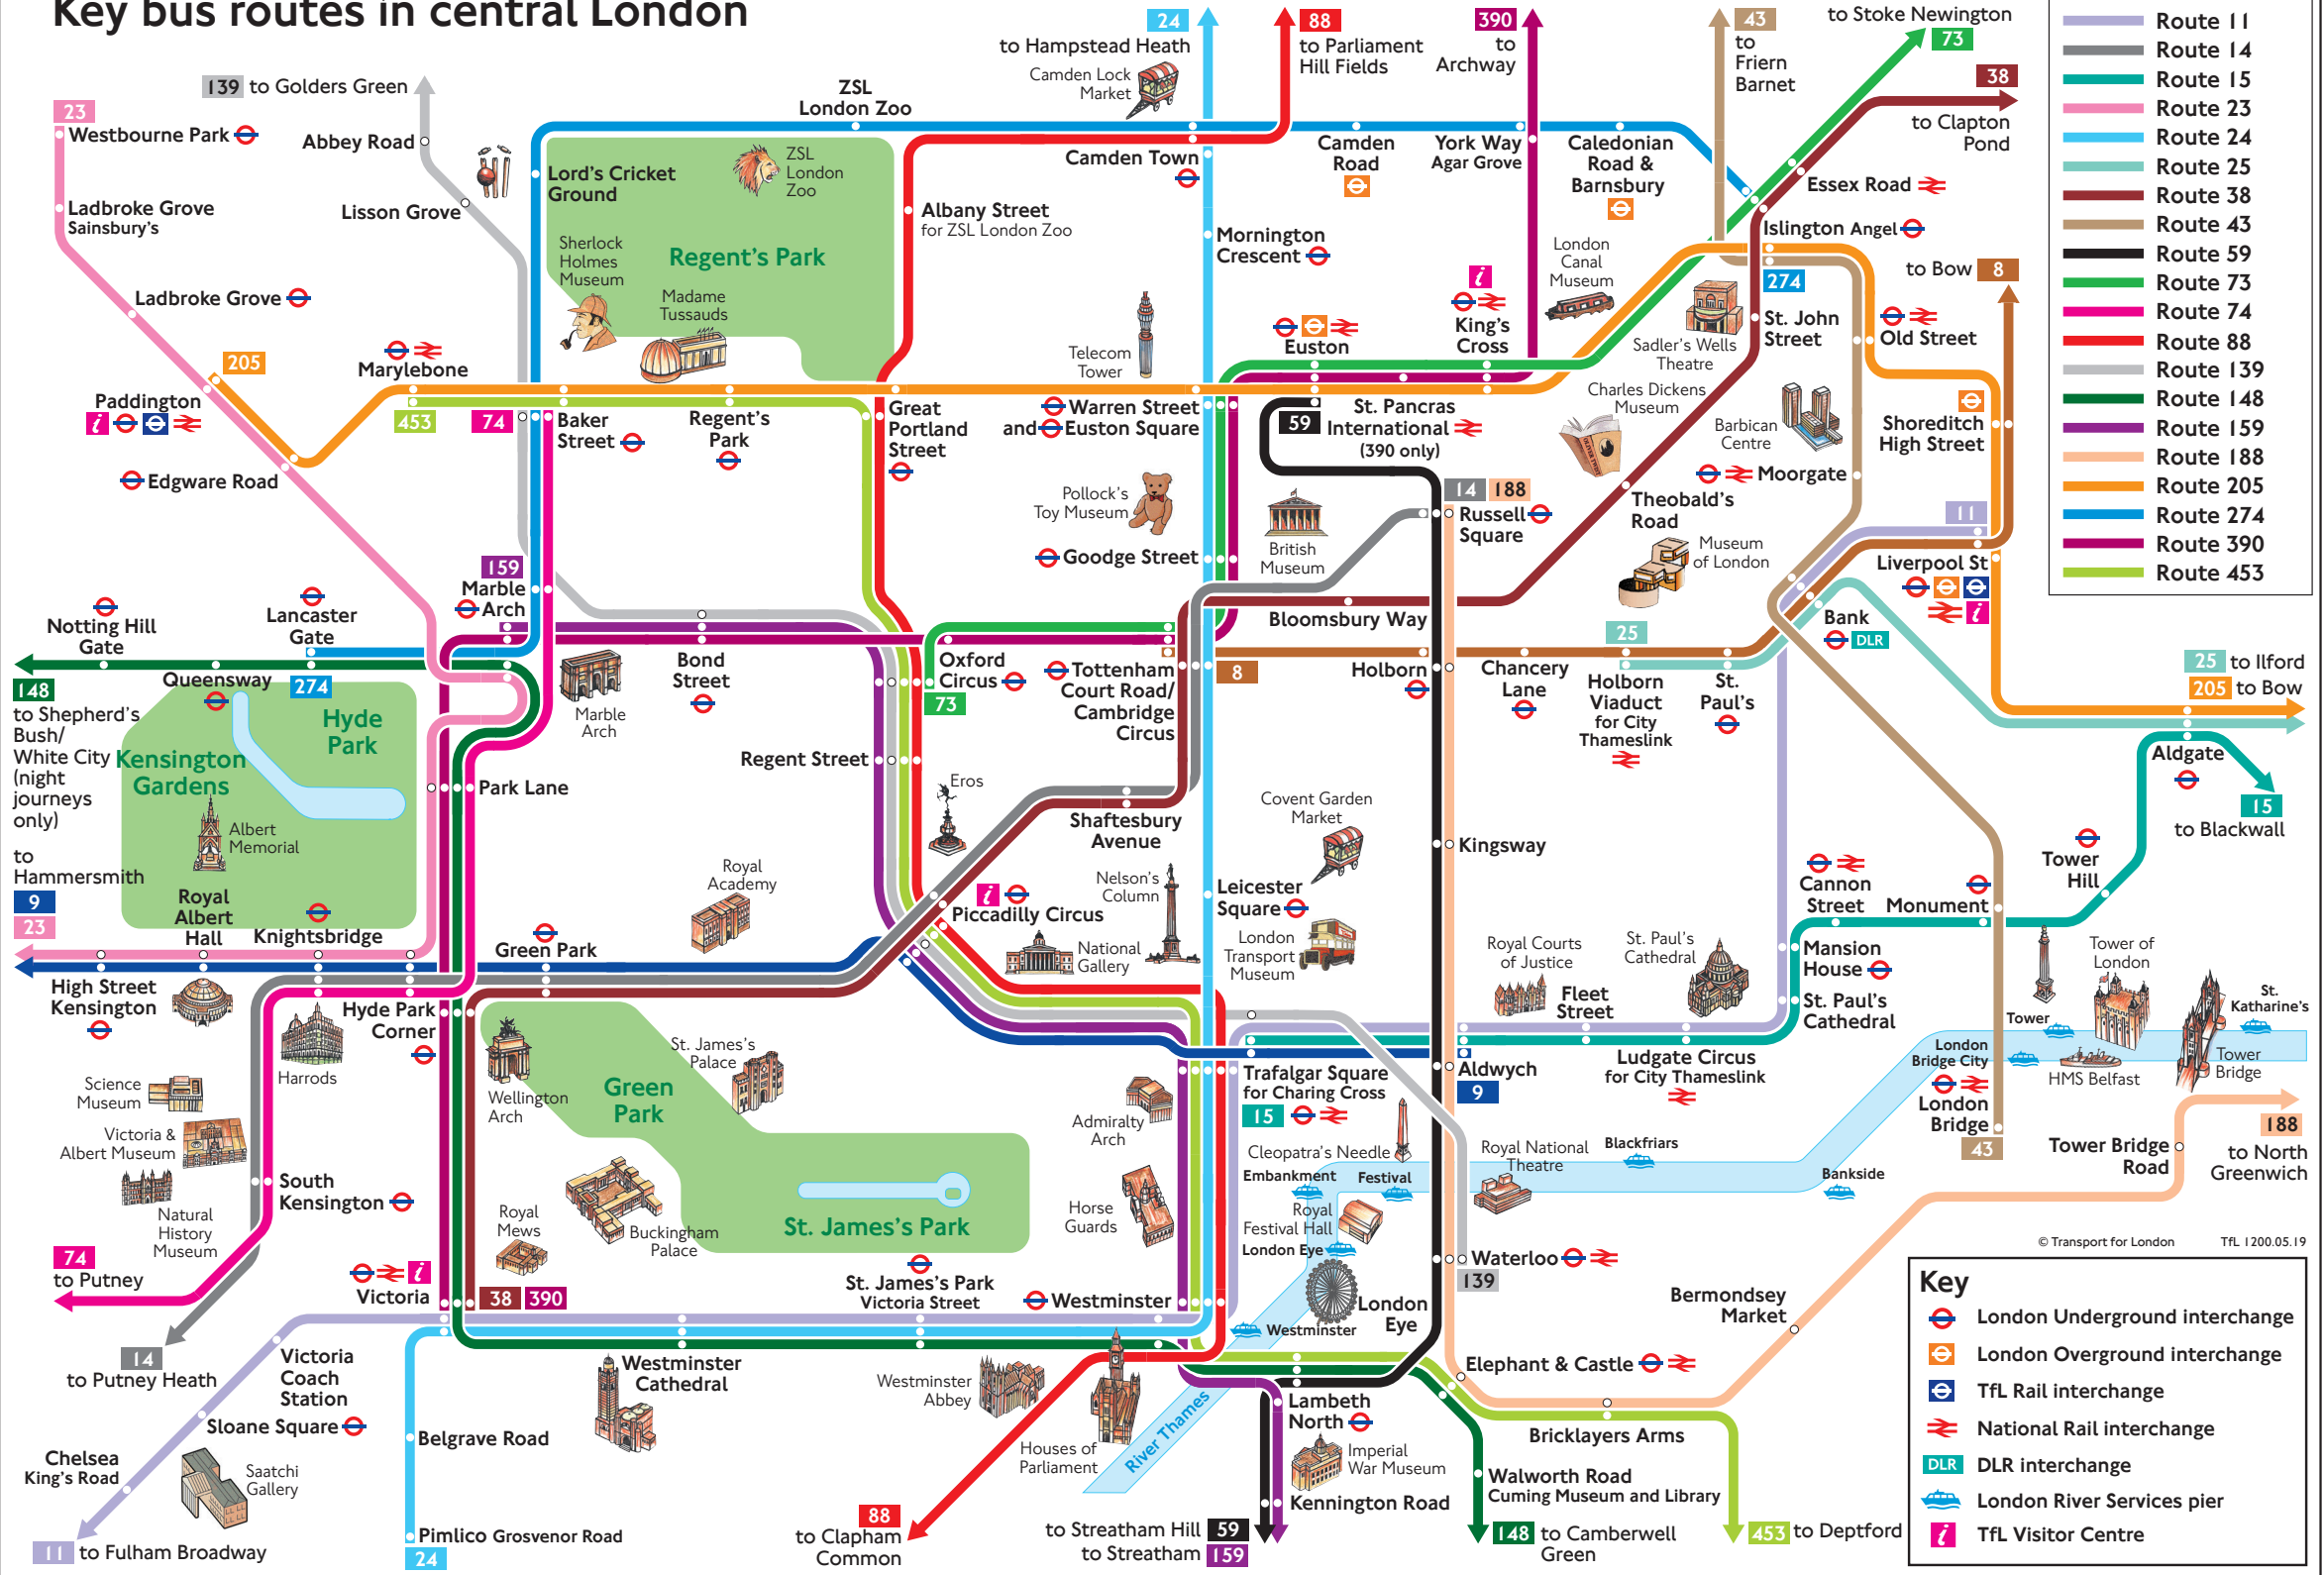

Key bus routes in central London

© Transport for London TFL 1200.05.19